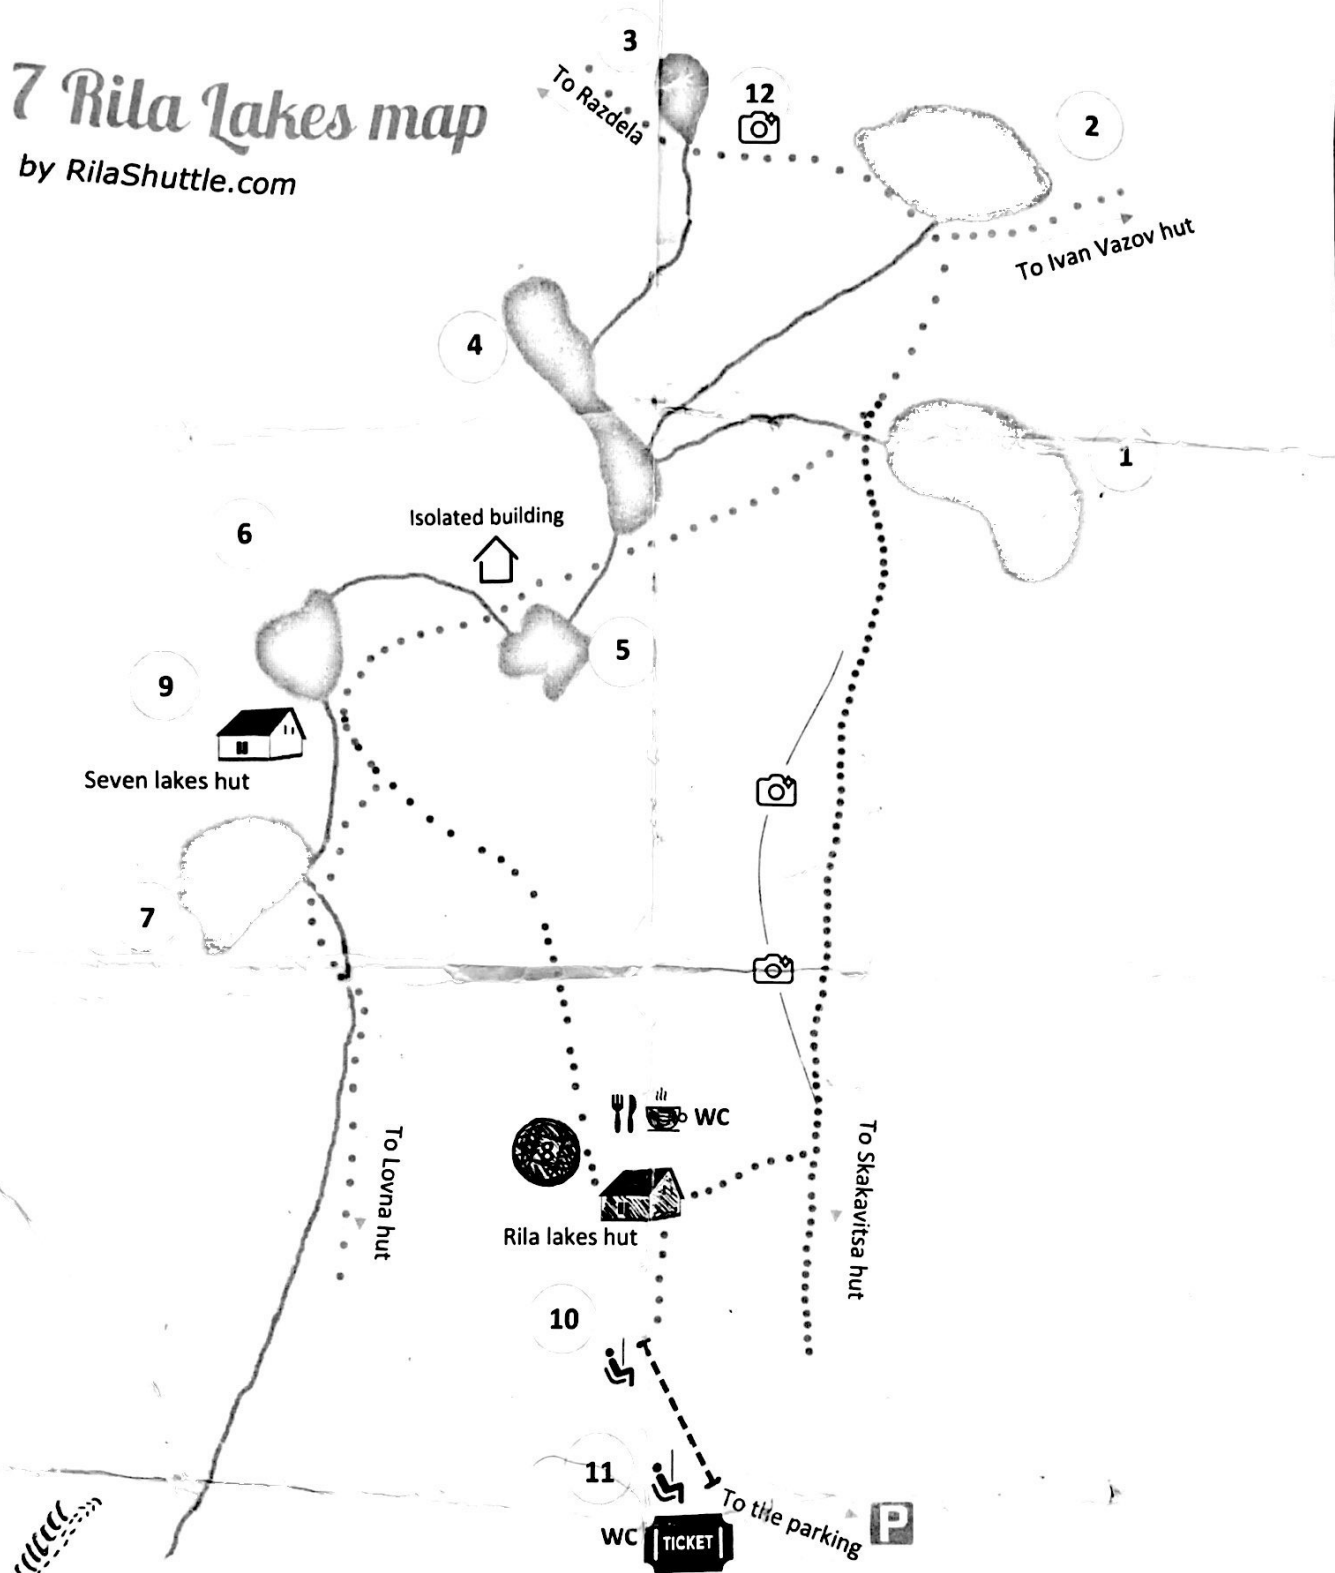

7 Rila Lakes map

by RilaShuttle.com

1. Babreka ("The Kidney")

2. Okoto ("The Eye")

3. Salzata ("The Tear")

4. Bliznaka ("The Twin")

5. Trilistnika ("The Trefoil")

6. Ribnoto Ezero ("The Fish lake")

7. Dolnoto Ezero ("The Lower lake")

12. Panoramic view point 

 8. The Rila lakes hut (new)

9. The Seven lakes hut (old)

 10. Chairlift upper station

11. Chairlift base station